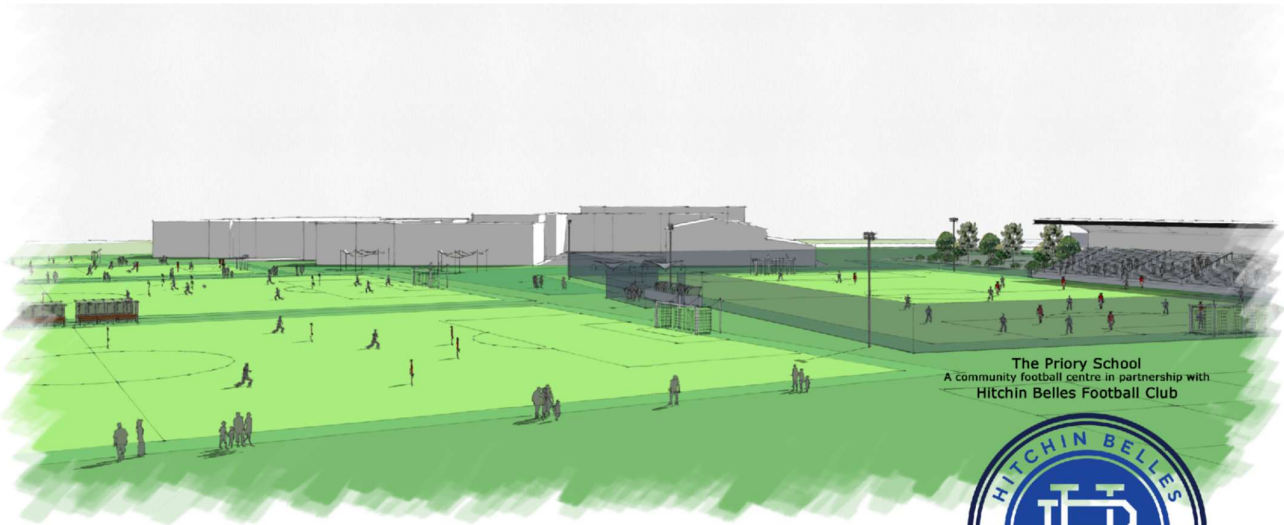

The Home of Female Football
in North Herts