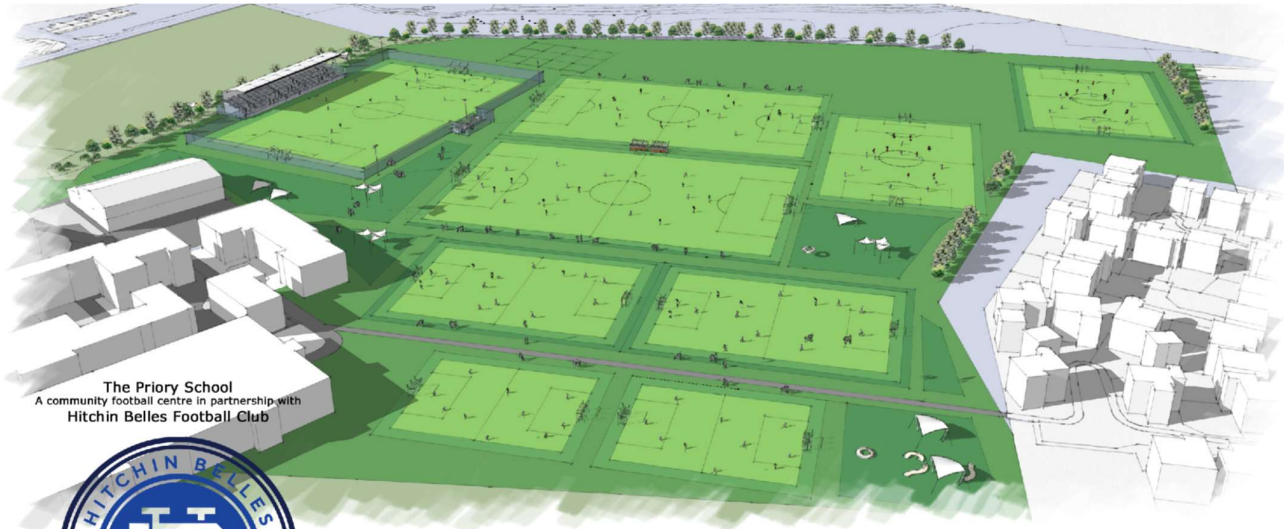

Hitchin Belles FC

The Home of Female Football in North Herts